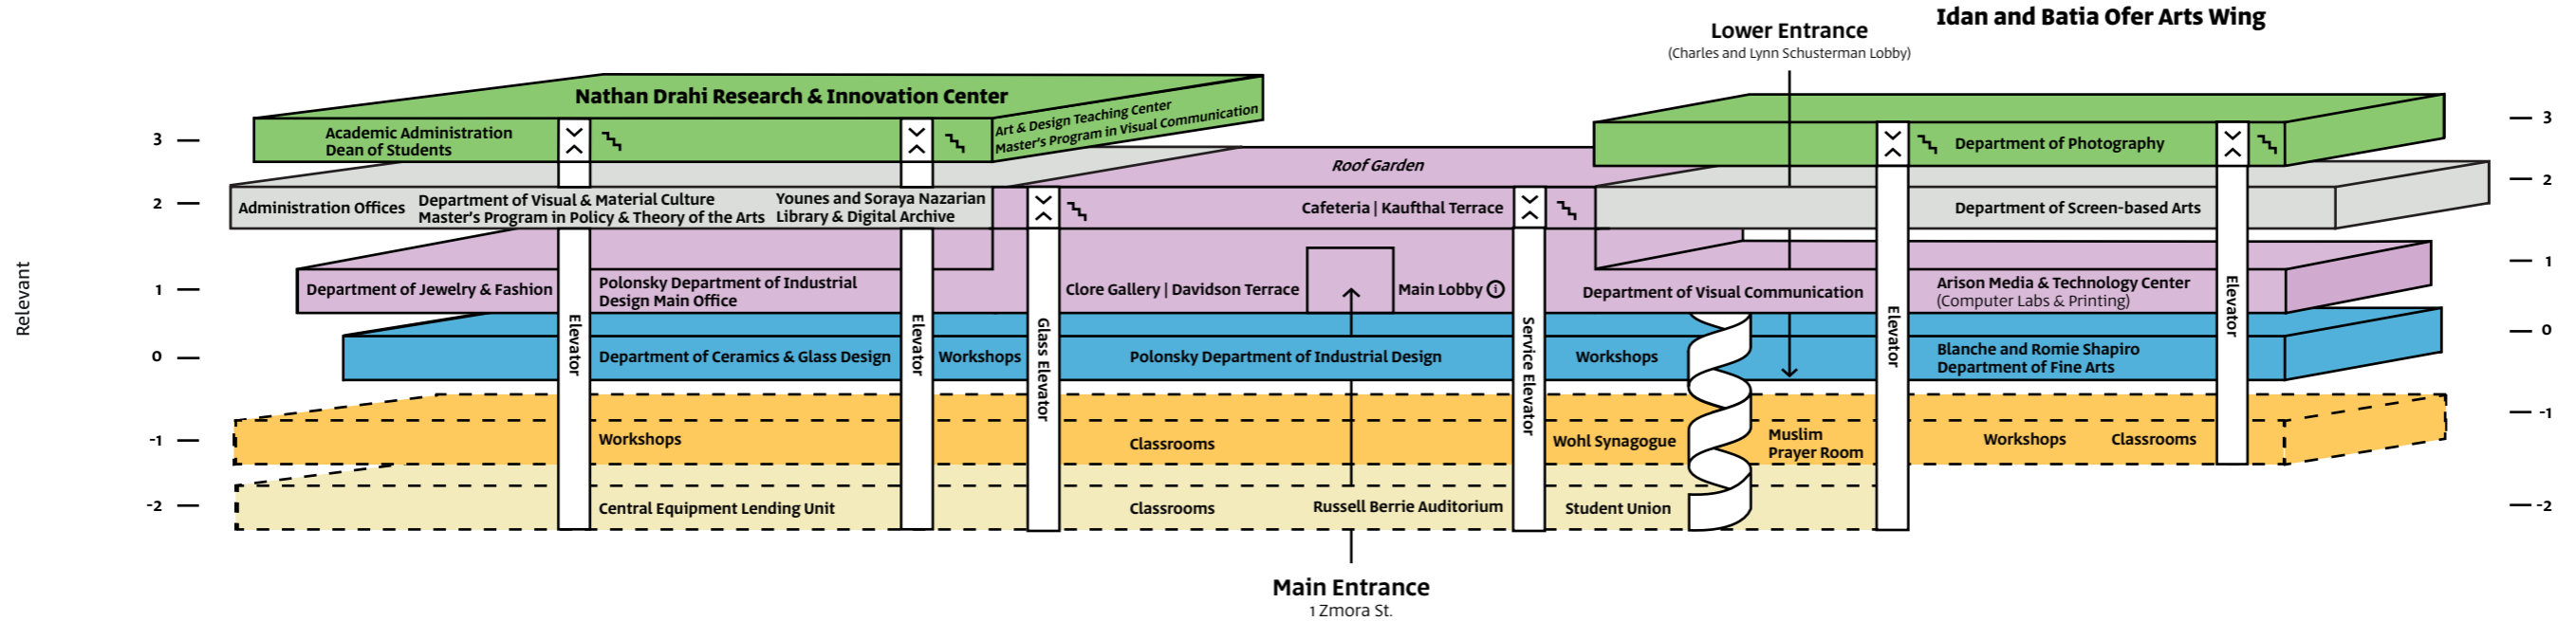

Bezalel Academy of Arts & Design Jerusalem Jack, Joseph and Morton Mandel Campus

3

Room	Department	Additional Locations
+ 300	Department of Photography Master's Program in Visual Communication	Nathan Drahi Research & Innovation Center Dean of Students Academic Administration Art & Design Teaching Center

2

+ 200	Department of Screen-based Arts Department of Visual & Material Culture Master's Program in Policy & Theory of the Arts	Younes and Soraya Nazarian Library & Digital Archive Cafeteria Kaufthal Terrace Administration Offices
-------	---	---

1

+ 100	Department of Visual Communication Department of Jewelry & Fashion Polonsky Department of Industrial Design Main Office	Main Entrance Main Lobby Clare Gallery Davidson Terrace Arison Media & Technology Center (Computer Labs & Printing)
-------	---	---